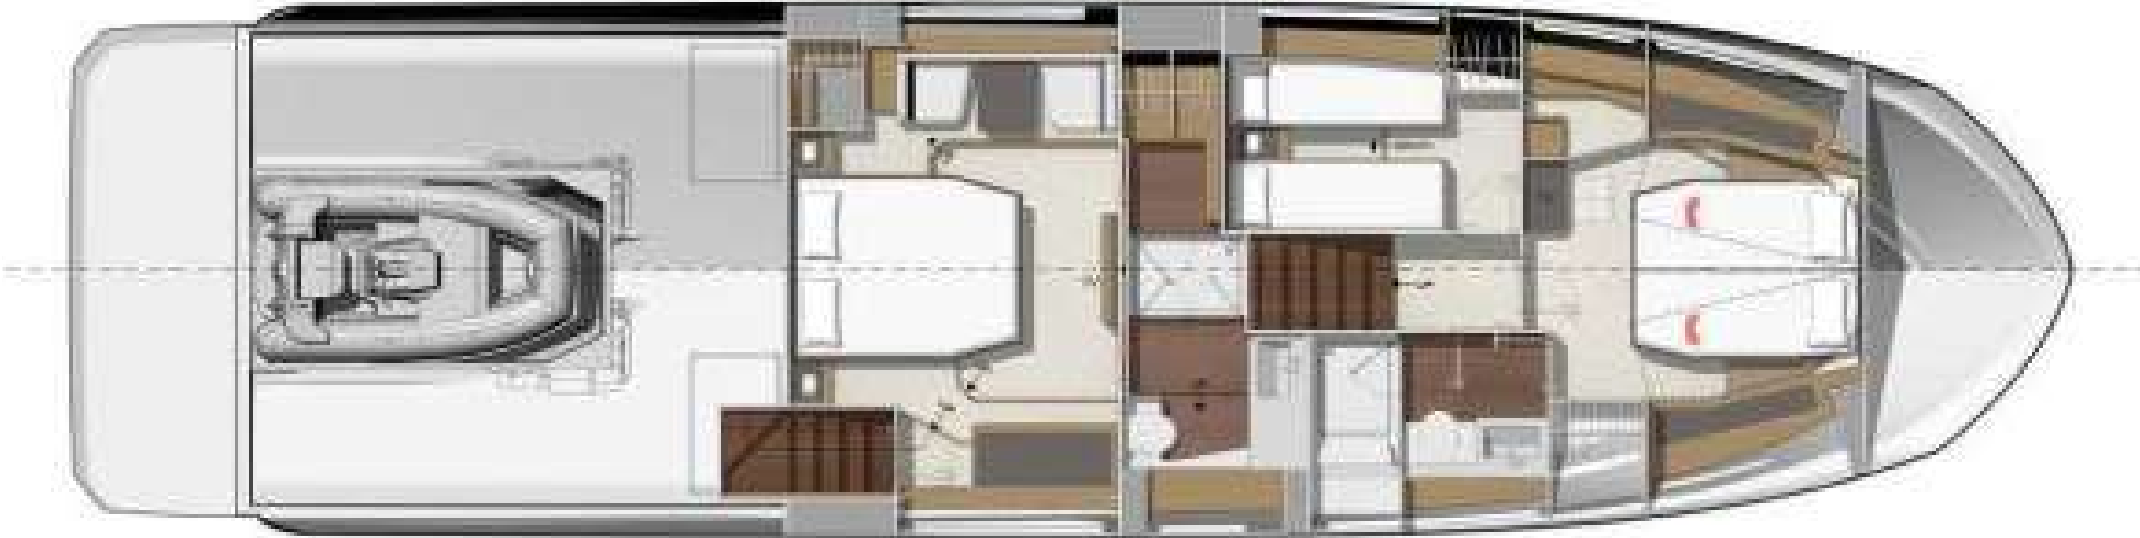

SPECIFICATIONS

Type: Motor yacht

Charter type: Crewed (skipper)

Yacht builder: Jeanneau

Build year: 2022

Length overall: 18.7 m (59 ft)

Beam: 4.84 m

Draft: 1.35 m

PRESTIGE 590 FLY

SALON

PRESTIGE 590 FLY

CABIN

PRESTIGE 590 FLY

PRESTIGE 590 FLY